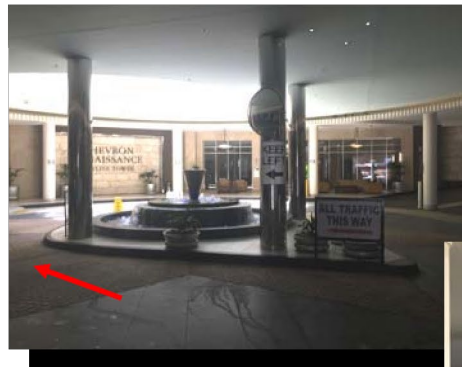

[Directions to Chevron Renaissance – 23 Ferny Avenue, Surfers Paradise QLD 4217](#)

Holiday Rentals Surfers Paradise
HRSP.com.au

Welcome to HRSP.

You are only 2 minutes from your destination.

Please note your car space number is on the key tag enclosed.

Once on Ferny Avenue, Turn right to Chevron Renaissance Buildings (opposite Helm Bar). Proceed up the ramp, left to the Residential Parking after Reception. Proceed up the ramp, left at the roundabout with the fountain and left into the Residential parking.

NB: This set of lights is directly opposite the Vibe Hotel

2. Entrance

Follow these signs along the service road, **past** the reception lobby, towards the **"up"** ramp of the carpark.

NB: All other ramps (to shops) head downwards.

3. Swipe Access

At this roundabout, turn **left**
And follow the ramp. USE the **second** roller door on your **left** where it says guest parking.

3. Gate

At this roller door, ensure your **WHITE** swipe card can be read by the white box in the corner. Once the gate opens, proceed to your floor level, and allotted carpark.