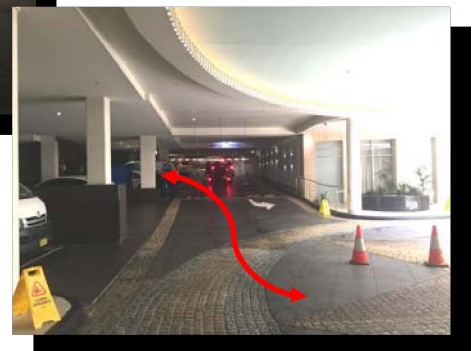

[Directions to Chevron Renaissance – 23 Ferny Avenue, Surfers Paradise QLD 4217](#)

Holiday Rentals Surfers Paradise
HRSP.com.au

Welcome to HRSP.

You are only 2 minutes from your destination.

Please note your car space number is on the key tag enclosed.

Once on Ferny Avenue, Turn right to Chevron Renaissance Buildings (opposite Helm Bar). Proceed up the ramp, left to the Residential Parking after Reception. Proceed up the ramp, left at the roundabout with the fountain and left into the Residential parking.

NB: This set of lights is directly opposite the Vibe Hotel

2. Entrance

Follow these signs along the service road, **past** the reception lobby, towards the **"up"** ramp of the carpark.

NB: All other ramps (to shops) head downwards.

3. Swipe Access

At this roundabout, turn **left**
And follow the ramp. USE the **second** roller door on your **left** where it says guest parking.

3. Gate

At this roller door, ensure your **WHITE** swipe card can be read by the white box in the corner. Once the gate opens, proceed to your floor level, and allotted carpark.