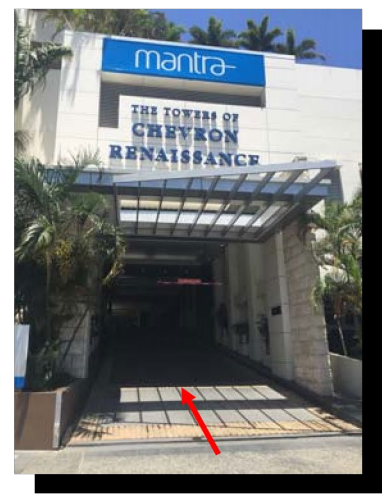

[Directions to Chevron Renaissance – 23 Ferny Avenue, Surfers Paradise QLD 4217](#)

Holiday Rentals Surfers Paradise
HRSP.com.au

Welcome to HRSP.

You are only 2 minutes from your destination.

Please note your car space number is on the key tag enclosed.

Once on Ferny Avenue, Turn right to Chevron Renaissance Buildings (opposite Helm Bar). Proceed up the ramp, left to the Residential Parking after Reception. Proceed up the ramp, left at the roundabout with the fountain and left into the Residential parking.

Chevron Renaissance – 23 Ferny Avenue, Surfers Paradise, QLD 4217

1. Service Road
23 Ferny Ave, Surfers Paradise

Turn **RIGHT** at this sign located in the medium strip ("Infinity") to gain entry to the service road leading to your carpark

NB: This set of lights is directly opposite the Vibe Hotel

2. Entrance

Follow these signs along the service road, **past** the reception lobby, towards the **"up"** ramp of the carpark.

NB: All other ramps (to shops) head downwards.