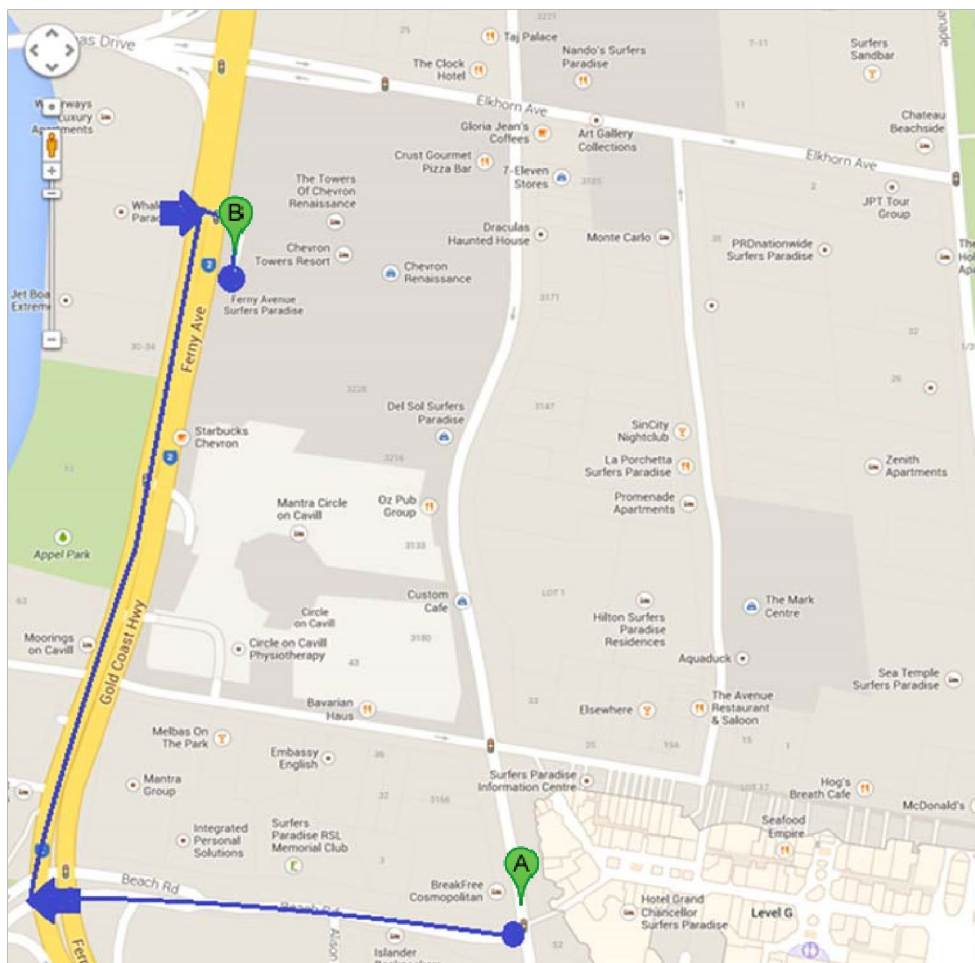

[Directions to Chevron Renaissance – 23 Ferny Avenue, Surfers Paradise QLD 4217](#)

Holiday Rentals Surfers Paradise
HRSP.com.au

Welcome to HRSP.

You are only 2 minutes from your destination.

Please note your car space number is on the key tag enclosed.

Once on Ferny Avenue, Turn right to Chevron Renaissance Buildings (opposite Helm Bar). Proceed up the ramp, left to the Residential Parking after Reception. Proceed up the ramp, left at the roundabout with the fountain and left into the Residential parking.

Enjoy your stay.

Holiday Rentals Surfers Paradise

3142 Surfers Paradise Blvd, Surfers Paradise QLD 4217

1. Head West on Beach Rd

2. Take the 1st right onto Gold Coast Hwy/Ferny Avenue
3. Drive 200m (Destination will be on the Right)

Chevron Renaissance – 23 Ferny Avenue, Surfers Paradise, QLD 4217