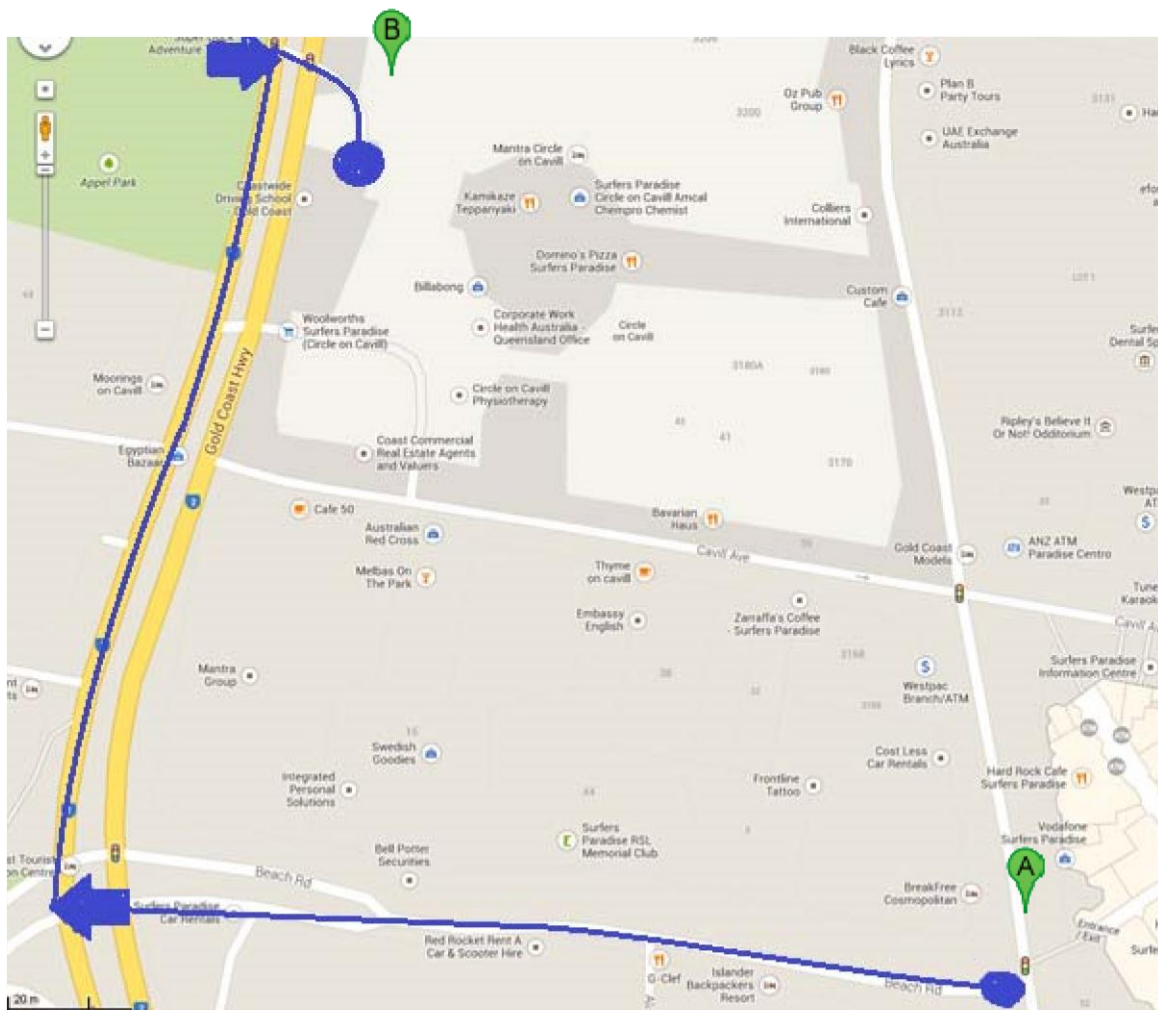

Directions to Circle on Cavill— 9 Ferny Avenue, Surfers Paradise QLD 4217

Holiday Rentals Surfers Paradise
HRSP.com.au

Welcome to HRSP.

You are only 2 minutes from your destination.

Please note your car space number is on the key tag enclosed.

Once on Ferny Avenue, Turn right to Mantra Circle on Cavill (Large Mantra Signage) residential parking, opposite Appel Park. Following signage to Residential Parking. Your swipe key will allow you access down the driveway to basement.

Enjoy your stay.

Holiday Rentals Surfers Paradise

3142 Surfers Paradise Blvd, Surfers Paradise QLD 4217

1. Head south on Beach Rd

➤ 2. Take the 1st right onto Gold Coast Hwy/Ferny Avenue

3. Drive 200m (Des na on will be on the Right)

Mantra Circle on Cavill — 9 Ferny Avenue, Surfers Paradise, QLD 4217

1. Entrance

Proceed past reception, the entrance to the carpark is on the **left-hand** side. Please note the entrance to the residential carpark is the second driveway.