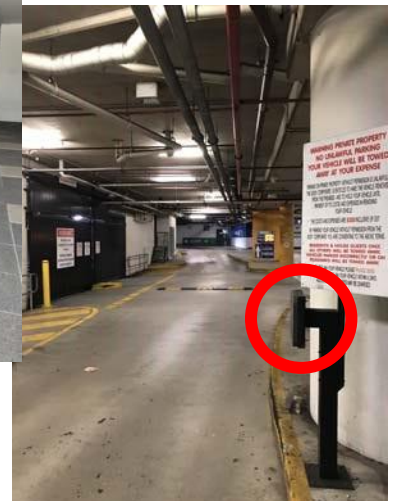

Once on Ferny Avenue, Turn right to Mantra Circle on Cavill (Large Mantra Signage) residential parking, opposite Appel Park. Following signage to Residential Parking. Your swipe key will allow you access down the driveway to basement.

Mantra Circle on Cavill — 9 Ferny Avenue, Surfers Paradise, QLD 4217

1. Entrance

Proceed past reception, the entrance to the carpark is on the **left-hand** side. Please note the entrance to the residential carpark is the second driveway.

2. Swipe Access

Use your swipe fob to gain entry. Your swipe access will be on your driver's side (**RIGHT** hand side) as shown in this image, the gate on your left hand side will open.

Please ensure you only park in your designated carpark (as shown on your key tag) Only Use NORTH TOWER LIFTS in car park.