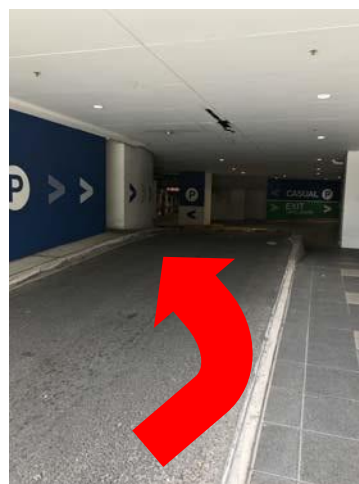

Directions to Circle on Cavill— 9 Ferny Avenue, Surfers Paradise QLD 4217

Holiday Rentals Surfers Paradise
HRSP.com.au

Welcome to HRSP.

You are only 2 minutes from your destination.

Please note your car space number is on the key tag enclosed.

Once on Ferny Avenue, Turn right to Mantra Circle on Cavill (Large Mantra Signage) residential parking, opposite Appel Park. Following signage to Residential Parking. Your swipe key will allow you access down the driveway to basement.

Mantra Circle on Cavill — 9 Ferny Avenue, Surfers Paradise, QLD 4217

1. Entrance

Proceed past reception, the entrance to the carpark is on the **left-hand** side. Please note the entrance to the residential carpark is the second driveway.

2. Swipe Access

Use your swipe fob to gain entry. Your swipe access will be on your driver's side (**RIGHT** hand side) as shown in this image, the gate on your left hand side will open.

Please ensure you only park in your designated carpark (as shown on your key tag) Only Use NORTH TOWER LIFTS in car park.