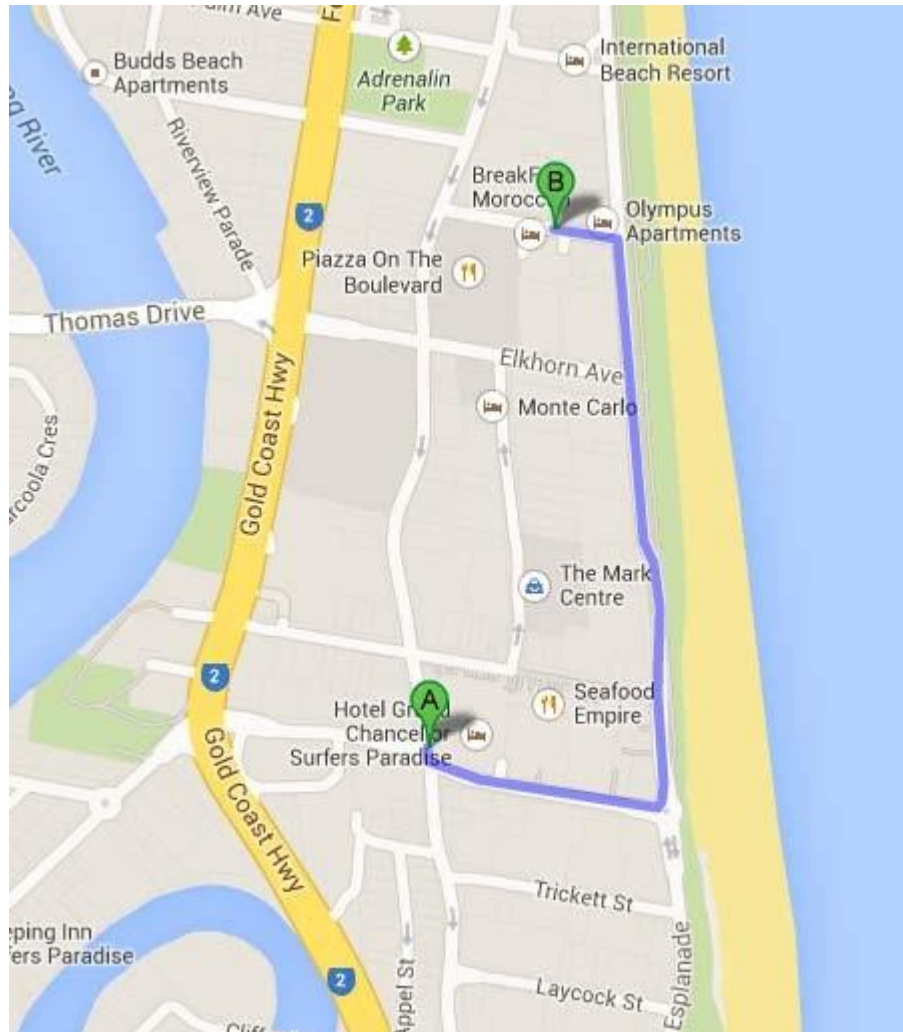

[Directions to Moroccan Resort— 14 View Ave,
Surfers Paradise QLD 4217](#)

Holiday Rentals Surfers Paradise
HRSP.com.au

Welcome to HRSP.

You are only 2 minutes from your destination.

Please note your car space number is on the key tag enclosed.

Once on View Avenue, enter the Moroccan residential parking (to the right of the Moroccan Towers). Proceed in the gate, using your swipe card for access.

Enjoy your stay.

A **Holiday Rentals Surfers Paradise** 3142 Surfers Paradise Blvd, Surfers Paradise, QLD 4217

- | | |
|--|-------------------------|
| 1. Head south on Surfers Paradise Boulevard towards Hanlan St | go 16 m
total 16 m |
| 2. Take the 1st left onto Hanlan St | go 240 m
total 260 m |
| 3. At the roundabout, take the 1st exit onto Esplanade
About 2 mins | go 600 m
total 850 m |
| 4. Turn left onto View Ave
Destination will be on the left | go 70 m
total 950 m |

B **Moroccan Resort.** 14 View Ave, Surfers Paradise, QLD 4217

Directions to Moroccan Resort – 14 View Ave, Surfers Paradise

1. Entrance

Please note that the carpark is to the right of the resort entrance.