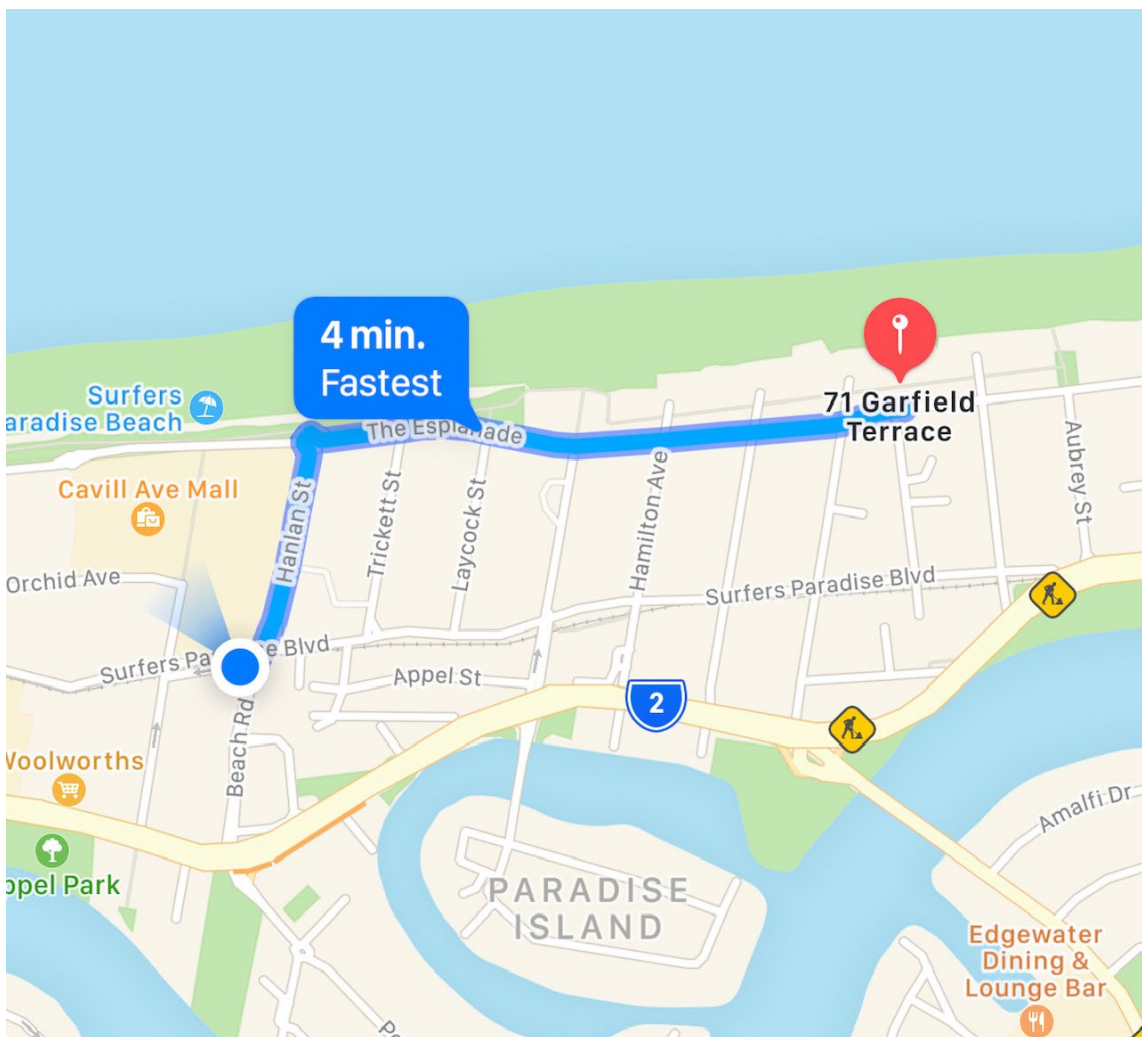

### Directions to The Premiere – 71 Garfield Terrace

Welcome to HRSP.

You are only 4 minutes from your destination.

From our office, head down Hanlan Street towards The Esplanade, once you reach the roundabout take the 2<sup>nd</sup> exit. 71 Garfield Terrace is 700m on your left-hand side.

Proceed into the carpark and on your right hand-side there is a swipe box to open the garage gate where you will find your relevant car space.

Enjoy your stay.

**Holiday Rentals Surfers Paradise - Shop 2, 3142 Surfes Paradise Boulevard**

Head south-east on Hanlan St towards The Esplanade  
At the roundabout, take the 2<sup>nd</sup> exit onto Esplanade  
Continue onto Northcliffe Terrace  
In 700m the destination is on your left

**The Premiere - 71 Garfield Terrace, Surfes Paradise**