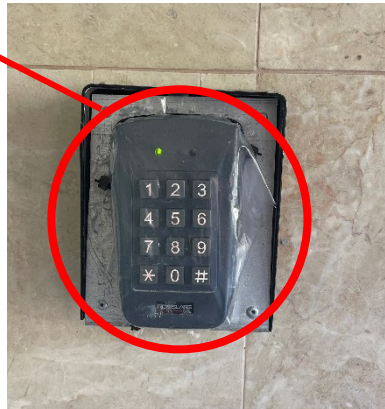

2. Getting inside

Once you have parked your car, there is a door to the left of the garage gate, once through this door you will find the main entrance to the building. On your right-hand side there is another panel where you can swipe your fob again and once inside the lifts are to your right.