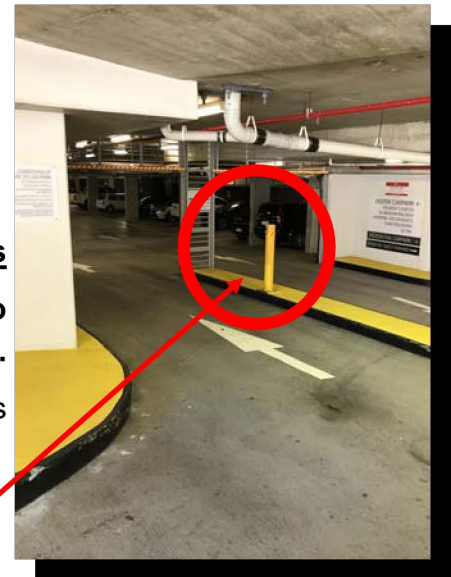

[Directions to Apartment 4204 - 9 Hamilton Avenue, Surfers Paradise QLD](#)

Holiday Rentals Surfers Paradise
HRSP.com.au

Welcome to HRSP.

You are only 2 minutes from your destination.

Please note your car space number is on the key tag enclosed.

Once on Hamilton Avenue, enter the Q1 Basement parking (just after the building) and proceed through the security gate.

Enjoy your stay.

A 3142 Surfers Paradise Blvd, Surfers Paradise QLD 4217

1. Head south on **Surfers Paradise Boulevard** towards **Beach Rd**
About 1 min

go 500 m
total 500 m

2. Turn left onto **Hamilton Ave**
Destination will be on the left

go 80 m
total 550 m

B 9 Hamilton Ave, Surfers Paradise QLD 4217

1. Entrance

Accessed via *Hamilton Avenue*

2.

Swipe Access

Use your (swipe) key to gain entry.

Your swipe access will be on your driver's side (**RIGHT** hand side) as

3. Allocated carpark

Once inside the carpark, follow the signs to "RESIDENTIAL PARKING" until you reach your basement level. Your carpark number will be stencilled on the ground of the carpark.