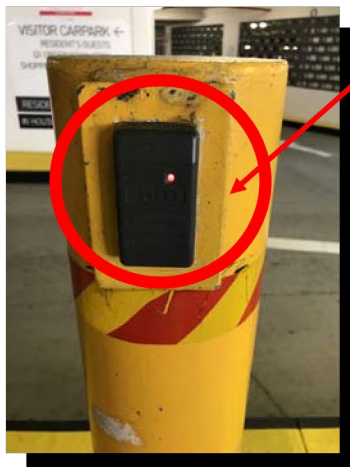

[Directions to Apartment 4204 - 9 Hamilton Avenue, Surfers Paradise QLD](#)

Holiday Rentals Surfers Paradise
HRSP.com.au

Welcome to HRSP.

You are only 2 minutes from your destination.

Please note your car space number is on the key tag enclosed.

Once on Hamilton Avenue, enter the Q1 Basement parking (just after the building) and proceed through the security gate.

Enjoy your stay.

A 3142 Surfers Paradise Blvd, Surfers Paradise QLD 4217

1. Head south on **Surfers Paradise Boulevard** towards **Beach Rd**
About 1 min

go 500 m
total 500 m

2. Turn left onto **Hamilton Ave**
Destination will be on the left

go 80 m
total 550 m

B 9 Hamilton Ave, Surfers Paradise QLD 4217

1. Entrance

Accessed via *Hamilton Avenue*

2.

Swipe Access

Use your (swipe) key to gain entry.

Your swipe access will be on your driver's side (**RIGHT** hand side) as

3. Allocated carpark

Once inside the carpark, follow the signs to "RESIDENTIAL PARKING" until you reach your basement level. Your carpark number will be stencilled on the ground of the carpark.