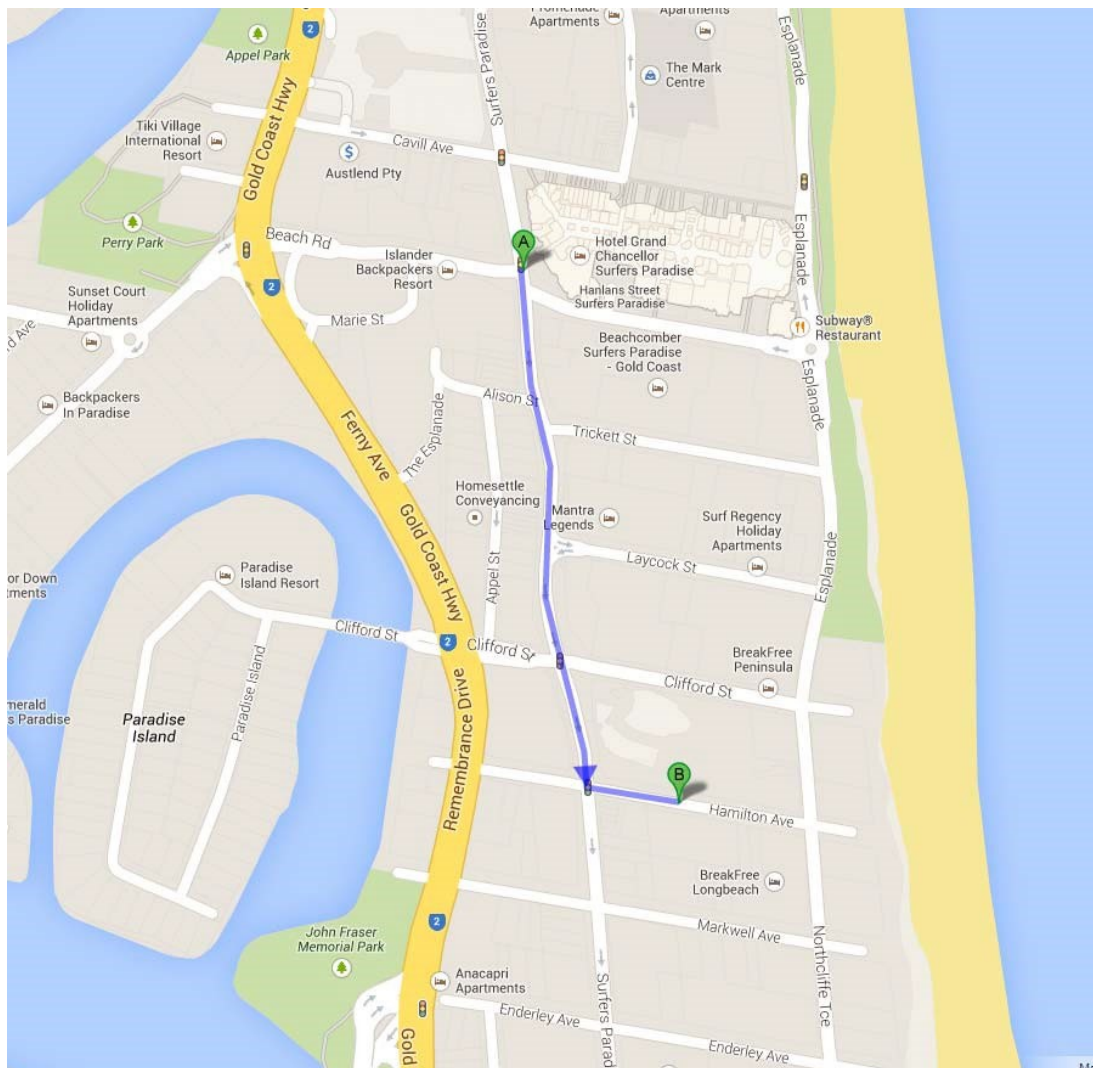

[Directions to Apartment 4204 - 9 Hamilton Avenue, Surfers Paradise QLD](#)

Holiday Rentals Surfers Paradise
HRSP.com.au

Welcome to HRSP.

You are only 2 minutes from your destination.

Please note your car space number is on the key tag enclosed.

Once on Hamilton Avenue, enter the Q1 Basement parking (just after the building) and proceed through the security gate.

Enjoy your stay.

A 3142 Surfers Paradise Blvd, Surfers Paradise QLD 4217

1. Head south on **Surfers Paradise Boulevard** towards **Beach Rd**
About 1 min

go 500 m
total 500 m

2. Turn left onto **Hamilton Ave**
Destination will be on the left

go 80 m
total 550 m

B 9 Hamilton Ave, Surfers Paradise QLD 4217

1. Entrance

Accessed via *Hamilton Avenue*

2.

Swipe Access

Use your (swipe) key to gain entry.

Your swipe access will be on your driver's side (**RIGHT** hand side) as

3. Allocated carpark

Once inside the carpark, follow the signs to "RESIDENTIAL PARKING" until you reach your basement level. Your carpark number will be stencilled on the ground of the carpark.