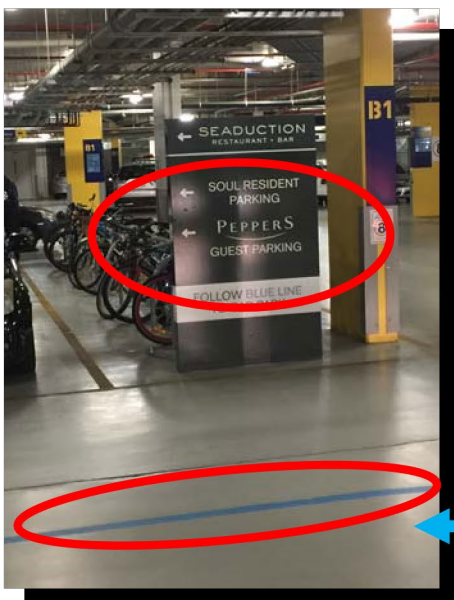

Once on The Esplanade, entrance to the residential carpark is off the round-a-bout.

Look for the “Peppers” logo. Proceed past reception to the underground carpark, using your swipe card for access, and follow signs to “Soul Resident & Guest Parking”. There is no need to check-in again with Reception.

Peppers Soul Resort. 8 The Esplanade, Surfers Paradise, QLD 4217

1. Entrance

8 The Esplanade, Surfers Paradise

Turn **LEFT** at this sign to gain entry to your carpark

2. Gate

At the fork before the gate, veer **LEFT** at this sign, towards "Soul Resident & Guest Parking"

3. Swipe Access Use your (swipe) key to gain entry.

Your swipe access will be on your driver's side (**RIGHT** hand side) as shown in this image

4. Allocated carpark

Once inside the carpark, veer **LEFT** at this sign and follow the signs to your basement level. Your carpark number will be stencilled on the ground of the carpark