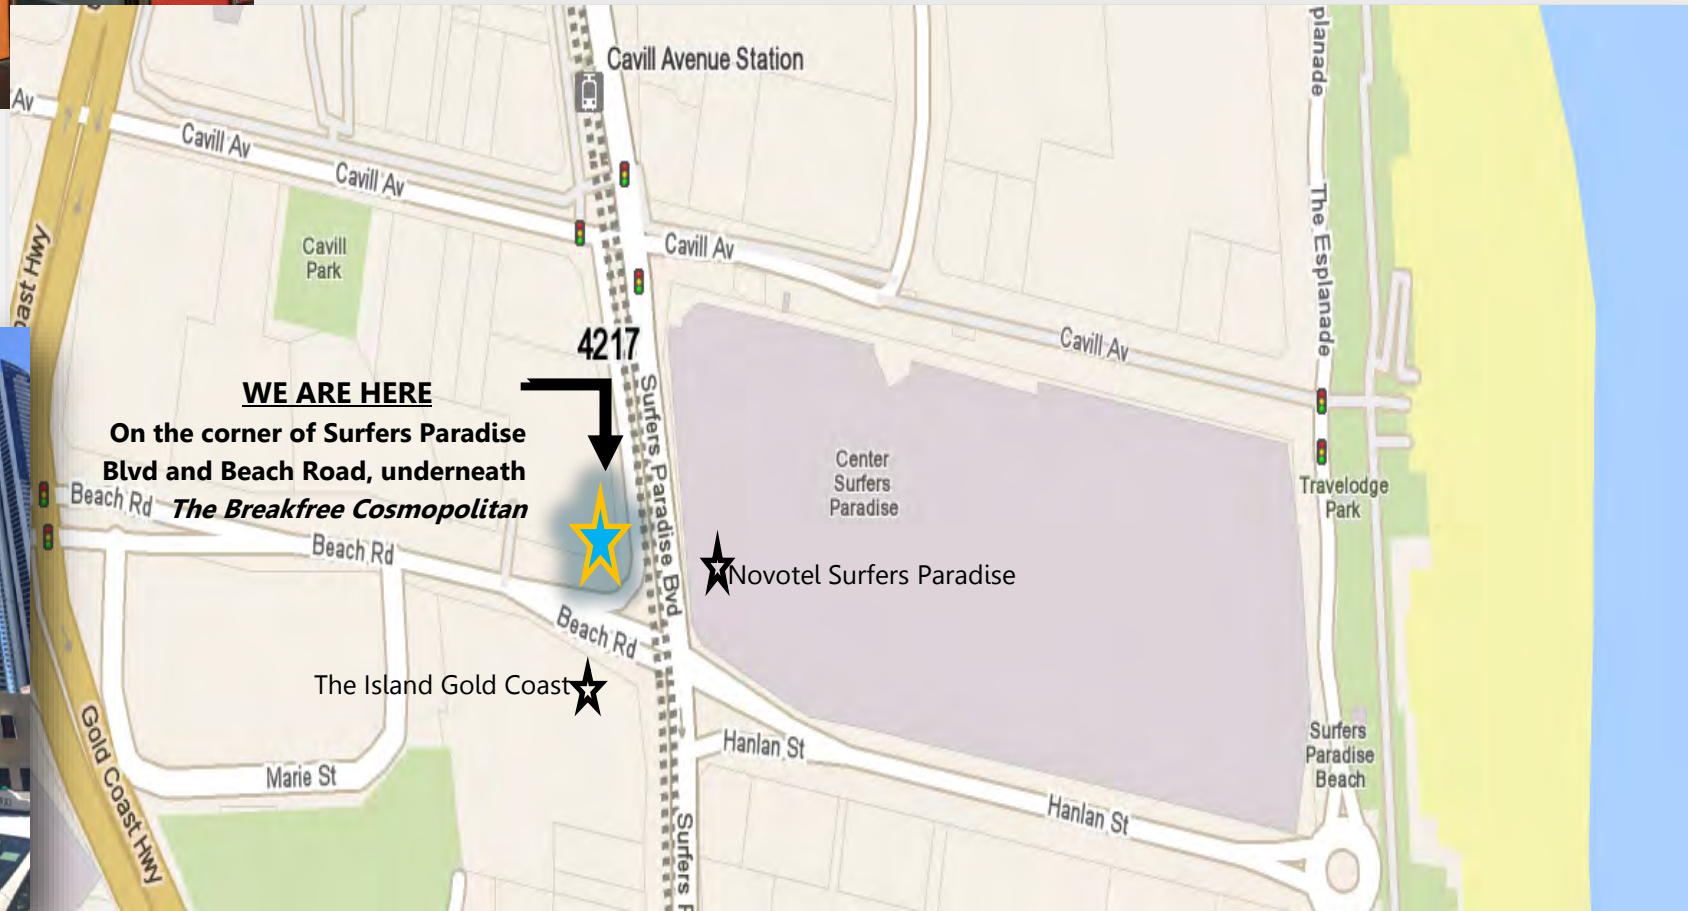

Shop 2, 3142 Surfers Paradise Blvd, Surfers Paradise, QLD

Holiday Rentals Surfers Paradise
HRSP.com.au

Where are we located?

After hours check-in via this safe deposit

Shop 2, 3142 Surfers Paradise Blvd, Surfers Paradise, QLD

Holiday Rentals Surfers Paradise
HRSP.com.au

Where do we park for key collection?

Loading Zone- 5 minute
Parking Bay

Shop 2, 3142 Surfers Paradise Blvd, Surfers Paradise, QLD

Holiday Rentals Surfers Paradise
HRSP.com.au