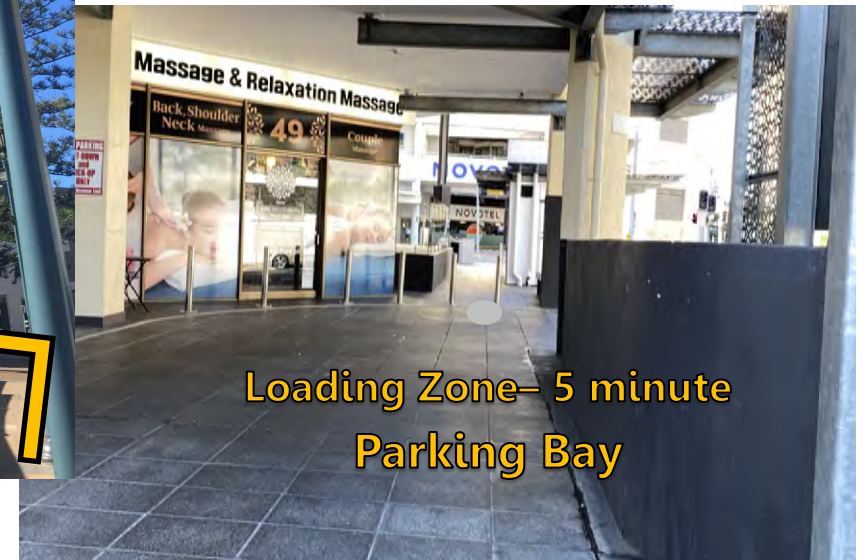

Shop 2, 3142 Surfers Paradise Blvd, Surfers Paradise, QLD

Holiday Rentals Surfers Paradise
HRSP.com.au

Where are we located?

After hours check-in via this safe deposit

Shop 2, 3142 Surfers Paradise Blvd, Surfers Paradise, QLD

Holiday Rentals Surfers Paradise
HRSP.com.au

Where do we park for key collection?

Loading Zone- 5 minute
Parking Bay

Shop 2, 3142 Surfers Paradise Blvd, Surfers Paradise, QLD

Holiday Rentals Surfers Paradise
HRSP.com.au

How do we check-in?

1. After parking in the 5 minute loading zone, as seen in the image above, please proceed around the corner where you will find stairs leading to our office.

2. Should you be checking in after office hours, please use the PIN code to access your check-in envelope from the Express Check-in safe, as seen in this image.