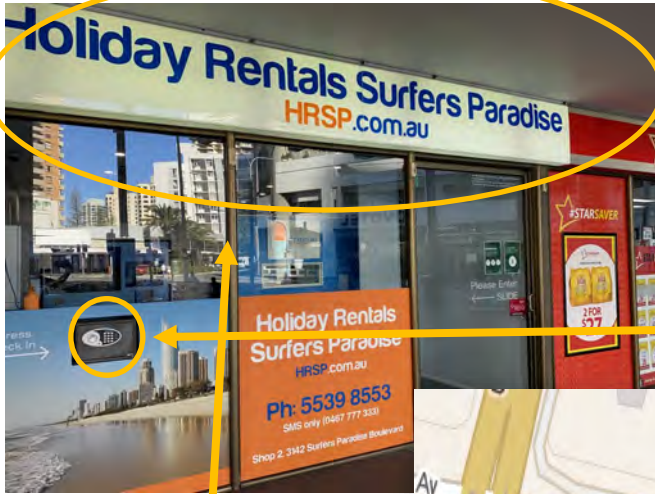

Shop 2, 3142 Surfers Paradise Blvd, Surfers Paradise, QLD

Holiday Rentals Surfers Paradise
HRSP.com.au

Where are we located?

After hours check-in via this safe deposit

Shop 2, 3142 Surfers Paradise Blvd, Surfers Paradise, QLD

Holiday Rentals Surfers Paradise
HRSP.com.au

Where do we park for key collection?

Loading Zone- 5 minute
Parking Bay

Shop 2, 3142 Surfers Paradise Blvd, Surfers Paradise, QLD

Holiday Rentals Surfers Paradise
HRSP.com.au